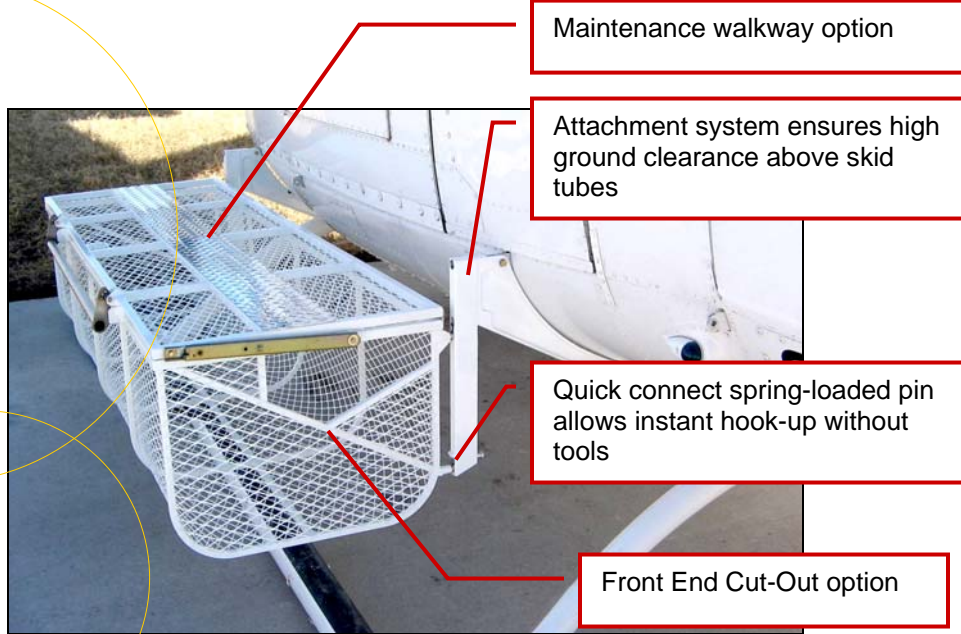

Utility Cargo made for tough jobs!

Baskets

by **Aero Design**

For:	Available Sizes:
R44	75" (191cm)
AS350	96", 92", 75" (244, 233, 190 cm)
B205A-1, B212, B412	70" (178 cm)
B206L, B407	96", 75" (244, 191 cm)
B206B	84", 72", 53" (213, 183, 135 cm)
MD600	64" (163 cm)

In-flight Safety lock

Impeccable Flatness of Welded Mesh

Tool free attachment

Powder coat paint for more durability

Optimal load capacity

Easy fit for minimal initial installation time (less than 2 hours)

Welded Steel Structure

Options available:
Cargo Cut-Outs
Multiple Step Models
Maintenance Walkways

Canadian & US STCs

Wide Opening

Large Storage Capacity