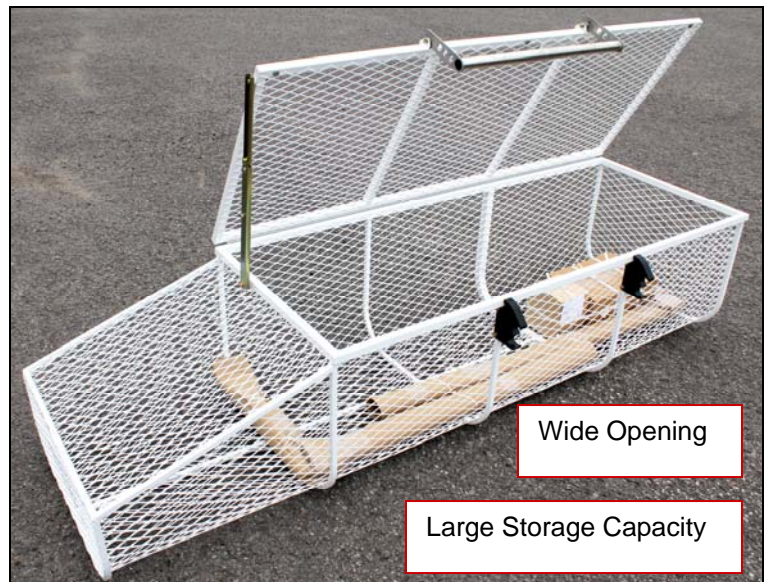

Utility Cargo made for tough jobs!

Baskets

by **Aero Design**

For:	Available Sizes:
R44	75" (191cm)
AS350	96", 92", 75" (244, 233, 190 cm)
B205A-1, B212, B412	70" (178 cm)
B206L, B407	96", 75" (244, 191 cm)
B206B	84", 72", 53" (213, 183, 135 cm)
MD600	64" (163 cm)

In-flight Safety lock

Impeccable Flatness of Welded Mesh

Tool free attachment

Powder coat paint for more durability

Optimal load capacity

Easy fit for minimal initial installation time (less than 2 hours)

Welded Steel Structure

Options available:
Cargo Cut-Outs
Multiple Step Models
Maintenance Walkways

Canadian & US STCs

Wide Opening

Large Storage Capacity