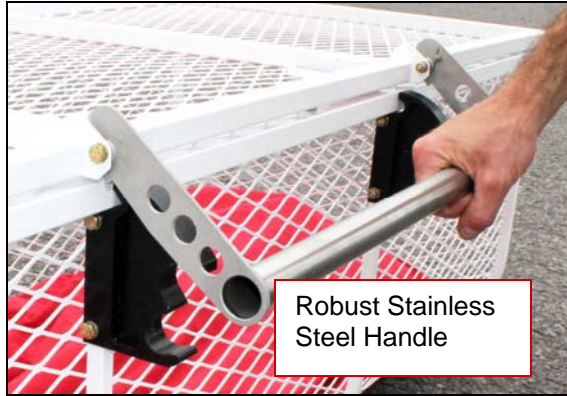

Multiple Steps Available

Ideal for rugged work: holds chainsaws, long tools, fuel tanks, fish & game!

More Advantages:

Aero Design baskets feature impressive craftsmanship, brilliant design and keen attention to details that make a major difference in the field.

Choosing this product ensures many years of hassle free operations in tough environment conditions.

Sturdy Lid Brace

Robust Stainless Steel Handle

High quality Piano hinge

Spring loaded handle automatically locks lid

In-flight Safety lock

Impeccable Flatness of Welded Mesh

Tool free attachment

Powder coat paint for more durability

Optimal load capacity

Easy fit for minimal initial installation time (less than 2 hours)

Welded Steel Structure