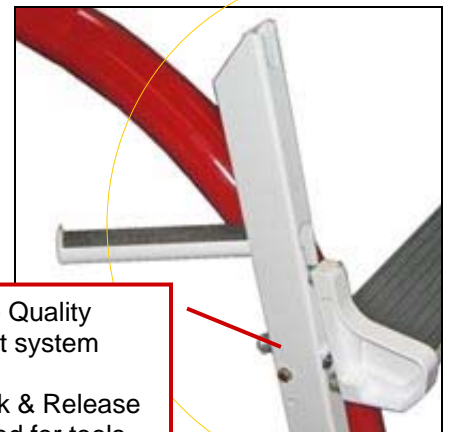

Utility Cargo made for tough jobs!

Baskets

by **Aero Design**

For:	Available Sizes:
R44	75" (191cm)
AS350	96", 92", 75" (244, 233, 190 cm)
B205A-1, B212, B412	70" (178 cm)
B206L, B407	96", 75" (244, 191 cm)
B206B	84", 72", 53" (213, 183, 135 cm)
MD600	64" (163 cm)

Choosing this product ensures many years of hassle free operations in tough environment conditions.

Sturdy Lid Brace

Robust Stainless Steel Handle

High quality Piano hinge

Spring loaded handle automatically locks lid

In-flight Safety lock

Impeccable Flatness of Welded Mesh

Tool free attachment

Powder coat paint for more durability

Optimal load capacity

Easy fit for minimal initial installation time (less than 2 hours)

Welded Steel Structure