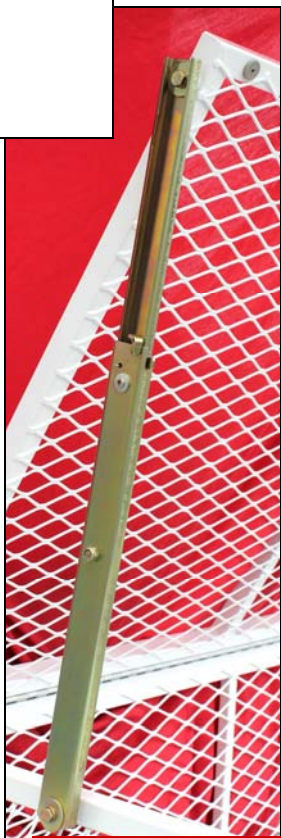

Utility Cargo made for tough jobs!

Baskets

by **Aero Design**

For:	Available Sizes:
R44	75" (191cm)
AS350	96", 92", 75" (244, 233, 190 cm)
B205A-1, B212, B412	70" (178 cm)
B206L, B407	96", 75" (244, 191 cm)
B206B	84", 72", 53" (213, 183, 135 cm)
MD600	64" (163 cm)

Multiple Steps Available

Ideal for rugged work: holds chainsaws, long tools, fuel tanks, fish & game!

More Advantages:

Aero Design baskets feature impressive craftsmanship, brilliant design and keen attention to details that make a major difference in the field.

Choosing this product ensures many years of hassle free operations in tough environment conditions.

Sturdy Lid Brace

Robust Stainless Steel Handle

High quality Piano hinge

Spring loaded handle automatically locks lid

In-flight Safety lock

Impeccable Flatness of Welded Mesh

Tool free attachment

Powder coat paint for more durability

Optimal load capacity

Easy fit for minimal initial installation time (less than 2 hours)

Welded Steel Structure