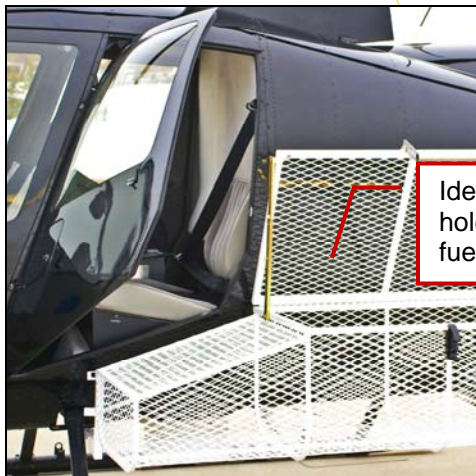

Utility Cargo made for tough jobs!

Baskets

by **Aero Design**

For:	Available Sizes:
R44	75" (191cm)
AS350	96", 92", 75" (244, 233, 190 cm)
B205A-1, B212, B412	70" (178 cm)
B206L, B407	96", 75" (244, 191 cm)
B206B	84", 72", 53" (213, 183, 135 cm)
MD600	64" (163 cm)

Multiple Steps Available

Ideal for rugged work: holds chainsaws, long tools, fuel tanks, fish & game!

More Advantages:

Aero Design baskets feature impressive craftsmanship, brilliant design and keen attention to details that make a major difference in the field.

In-flight Safety lock

Impeccable Flatness of Welded Mesh

Tool free attachment

Powder coat paint for more durability

Optimal load capacity

Easy fit for minimal initial installation time (less than 2 hours)

Welded Steel Structure