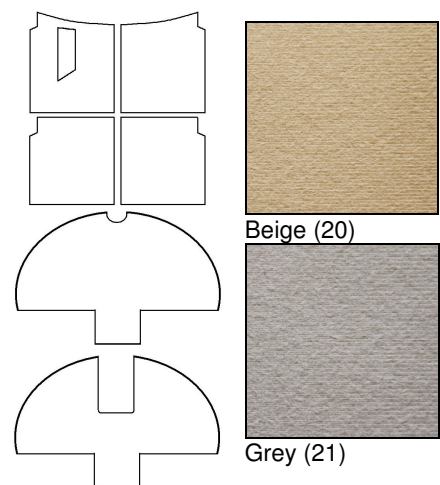

Headliners