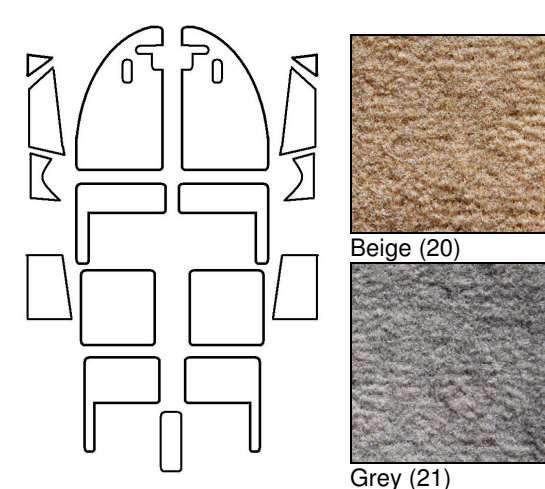

Foam assembly coated with fire retardant.

Regulatory conformity

Assembly / Flame Resistant
CFR14/ FAR 27.853
CAR Part V, 527.85

Headliners

Carpets

Ordering Kits	Standard Models & Part Numbers	Kit Includes:	Robinson P/N Correspondence
<div data-bbox="94 163 284 214" style="background-color: red; color: white; padding: 2px; font-weight: bold;">Cushions</div> 	<p><u>Main Kit:</u> Name: R44 Heli-Cushions Model: HC44-CU-<i>color</i> P/N: 120 0025 00 A</p> <p><u>Available Colors:</u> Light Beige Light Grey Charcoal</p> <p><u>Shipping Package:</u> 4 boxes, each: 20"x20"x12" / 51x51x31cm 6.6lbs / 3kg each</p> <hr/> <p><u>Option:</u> Name:R44 Circular Head Rests Model: HC44-CUCF-<i>color</i> P/N: 120 0030 00 A</p>	<ul style="list-style-type: none"> All 4 seat cushions with cover and fiberglass base. Kit includes Bottom and Back Cushions. Each with its own rigid fiberglass base, hinge and screws. Installation ready. Both front head rests covers (foam interiors not included). 	<ul style="list-style-type: none"> 1, C932-2 5, MS270390806 6, C465-2 7, C465-1 8, B204-2 9, C928-1 10, NAS1149FN816P 11,MS21042L08 12, C932-1 13, C930-1 <ul style="list-style-type: none"> 6,C420-1TNV
<div data-bbox="94 835 246 886" style="background-color: red; color: white; padding: 2px; font-weight: bold;">Carpets</div> 	<p><u>Main Kit:</u> Name: R44 Heli-Carpets Model: HC44-CA-<i>color</i> P/N: 120 0031 00 A</p> <p><u>Available Colors:</u> Beige Grey</p> <p><u>Shipping Package:</u> 1 box, 46"x34"x5" / 117x86x13cm 5.5lbs / 0.5 kg each</p> <p>Note: This main carpet kit includes all carpet parts compatible with the most frequent helicopter configuration. If in need, other carpet parts can be supplied on request. Contact us for specific Robinson carpet parts required in addition to this main kit..</p>	<ul style="list-style-type: none"> All Carpet parts that are standard to all R44s (11 pieces), And: 2 rear carpets located rear passenger seats (the No Heater model) 2 central carpets located under front crew seats (with Raised C.B. Panel model) 2 front Crew carpets (with Heater model). These two include carpets only (plastic covers not included; fastening by gluing or screwing only) 	<ul style="list-style-type: none"> 1, C469-16 2, C469-7 (qty:2) 4, C469-8 8, C469-15 9, C469-12 10, C469-14 11, C469-10 30, C469-9 31, C469-11 32, C469-13 <ul style="list-style-type: none"> 3b, C469-6 5b, C469-5 6, C469-4 7a, C469-38 12, C469-46 21, C469-45
<div data-bbox="94 1444 295 1495" style="background-color: red; color: white; padding: 2px; font-weight: bold;">Headliners</div> 	<p><u>Main Kit:</u> Name: R44 Heli-Headliners Model: HC44-HL-<i>color</i> P/N: 120 0021 00 A</p> <p><u>Available Colors:</u> Beige Grey</p> <p><u>Shipping Package:</u> 1x box 46"x34"x5" 117x86x13cm 4.4 lbs / 2kg</p>	<p>Kit includes:</p> <ul style="list-style-type: none"> 4 Top head liners with <u>Handle Cut-outs</u> (Panels without cut-outs also available on request.) <p>And:</p> <ul style="list-style-type: none"> 1 Back wall Std Back wall <u>without</u> A/C cut-out. (A/C cut-out available on request) 	<ul style="list-style-type: none"> 1, C003-1 2, C003-19 4, C003-22 5, C003-20 <p>Back Panel:</p> <ul style="list-style-type: none"> 6, C003-2 Or 3,C003-18